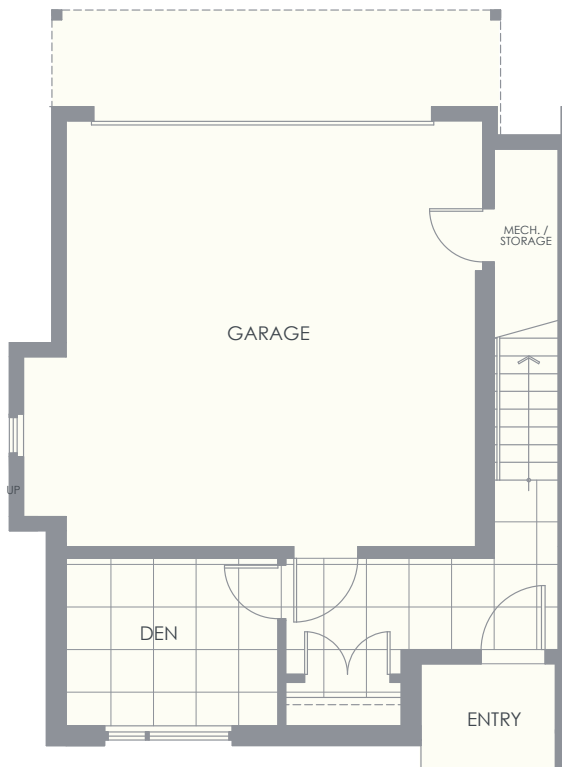

ORCHARD PARK

GRANDVIEW HEIGHTS

UNIT D E1

3 Bedroom + Den | 1,558 SF

LOWER

MAIN

UPPER