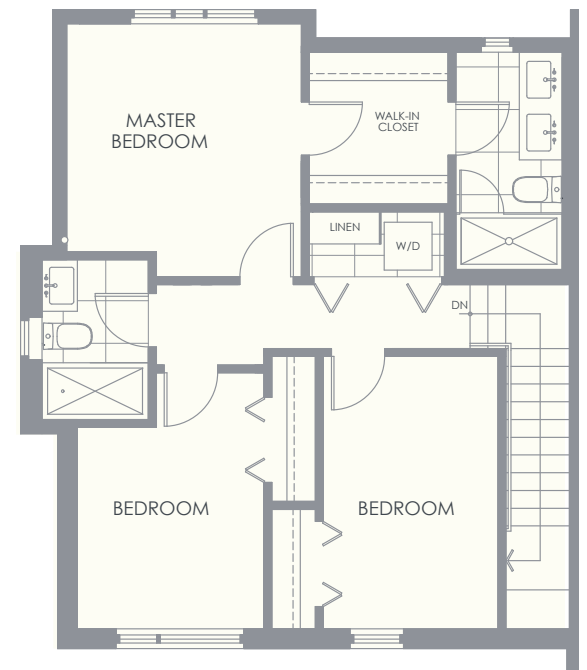

ORCHARD PARK

GRANDVIEW HEIGHTS

UNIT D E1

3 Bedroom + Den | 1,558 SF

LOWER

MAIN

UPPER