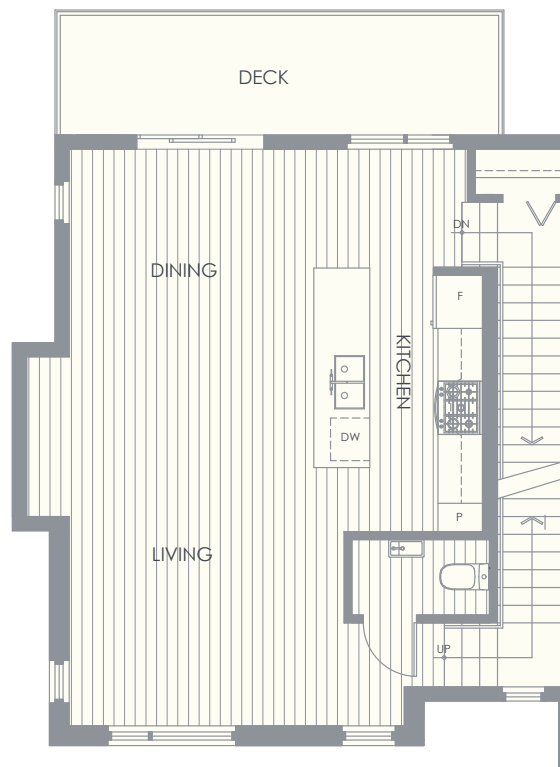

ORCHARD PARK

GRANDVIEW HEIGHTS

UNIT D E1

3 Bedroom + Den | 1,558 SF

LOWER

MAIN

UPPER