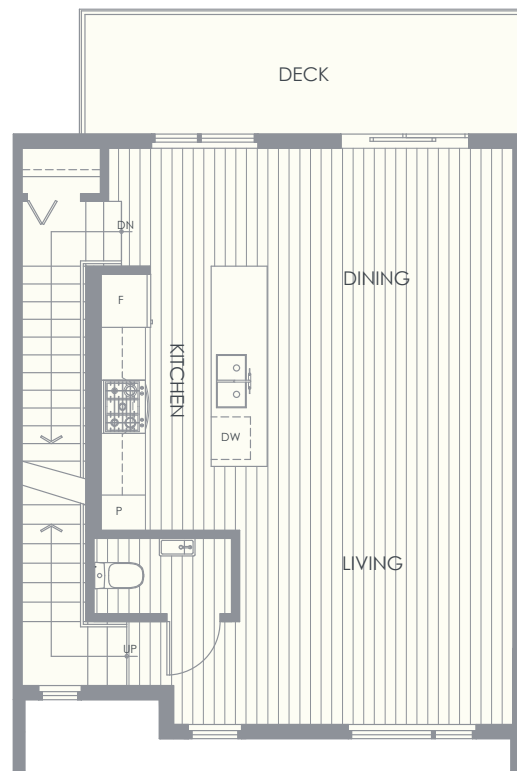

ORCHARD PARK

GRANDVIEW HEIGHTS

UNIT D

3 Bedroom + Den | 1,522 SF

LOWER

MAIN

UPPER