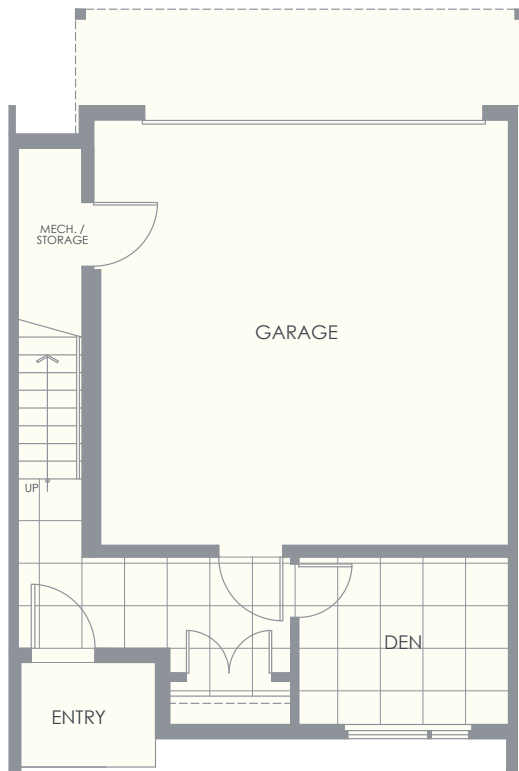

ORCHARD PARK

GRANDVIEW HEIGHTS

UNIT D

3 Bedroom + Den | 1,522 SF

LOWER

MAIN

UPPER