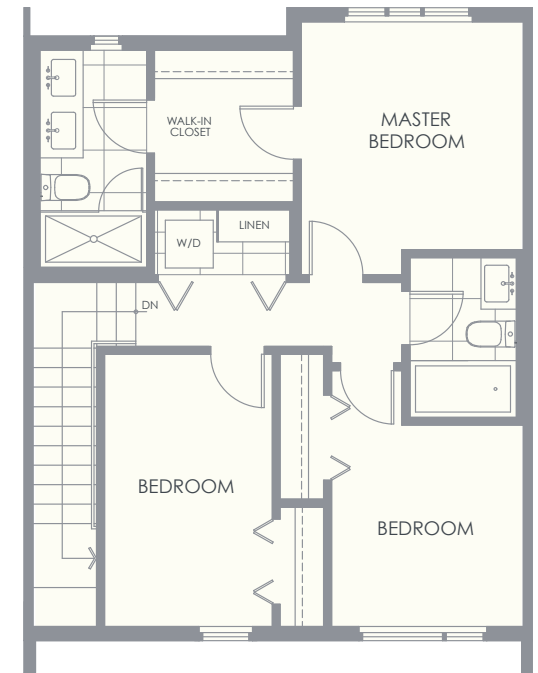

ORCHARD PARK

GRANDVIEW HEIGHTS

UNIT D

3 Bedroom + Den | 1,522 SF

LOWER

MAIN

UPPER