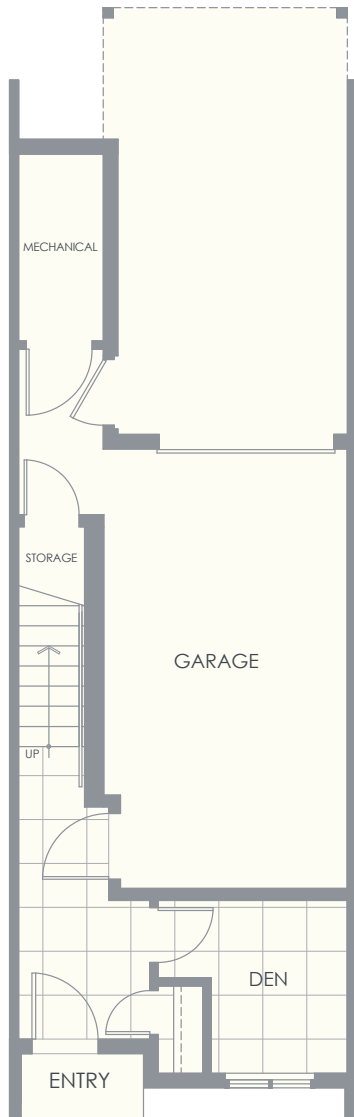

ORCHARD PARK

GRANDVIEW HEIGHTS

UNIT B

2 Bedroom + Den | 1,497 SF

LOWER

MAIN

UPPER