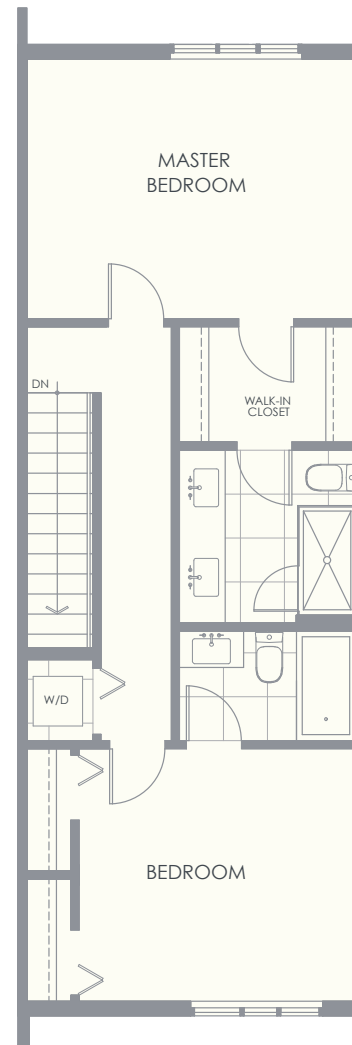

ORCHARD PARK

GRANDVIEW HEIGHTS

UNIT B

2 Bedroom + Den | 1,497 SF

LOWER

MAIN

UPPER