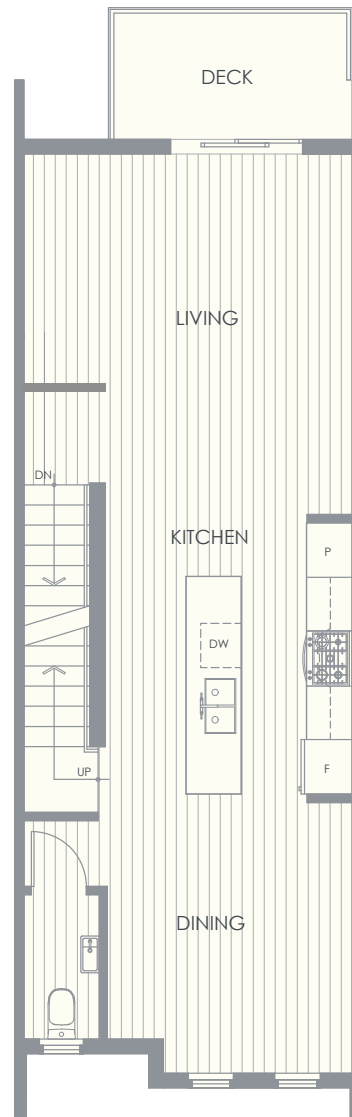

ORCHARD PARK

GRANDVIEW HEIGHTS

UNIT B

2 Bedroom + Den | 1,497 SF

LOWER

MAIN

UPPER